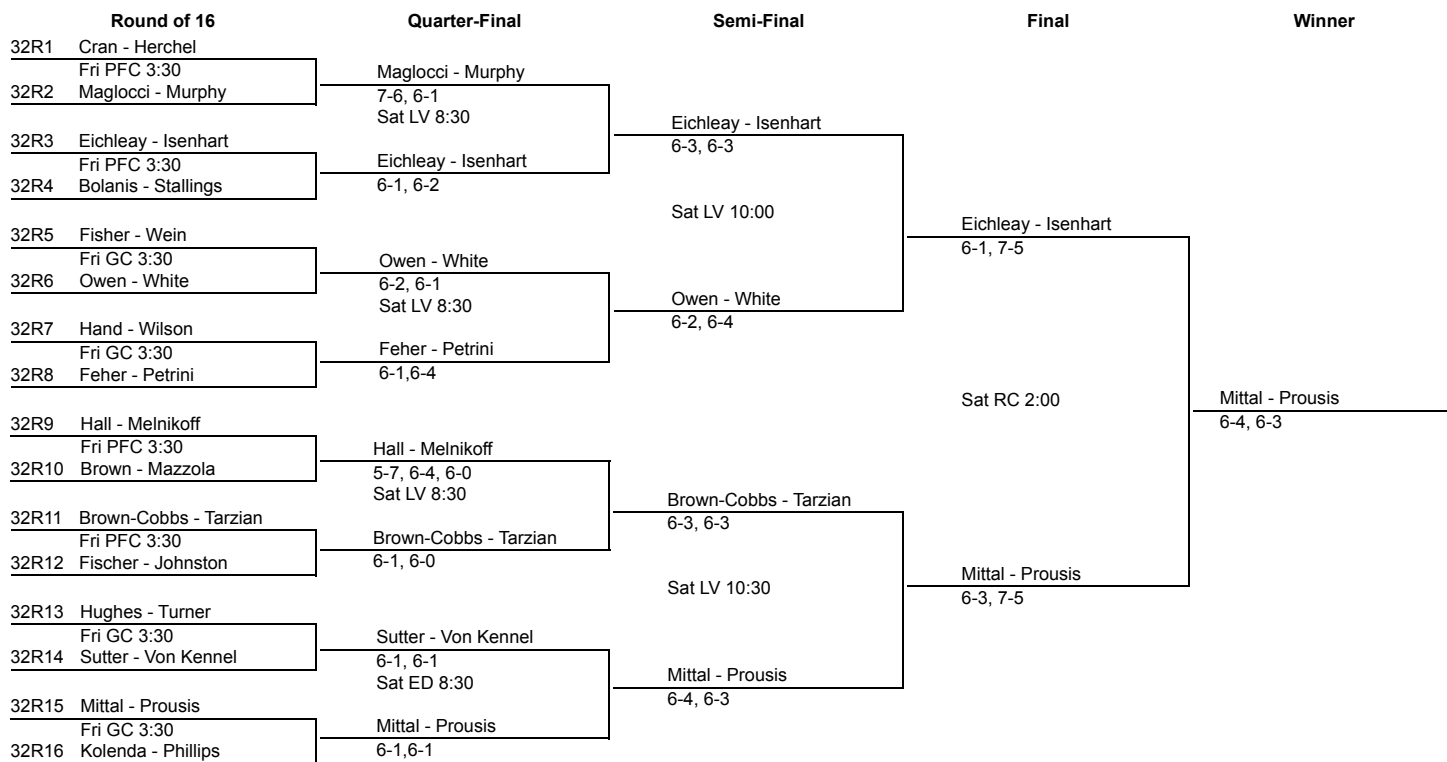

PNC APTA Women's Nationals
Friday, Mar 8 - Sunday, Mar 10, 2019

32 Reprive Draw