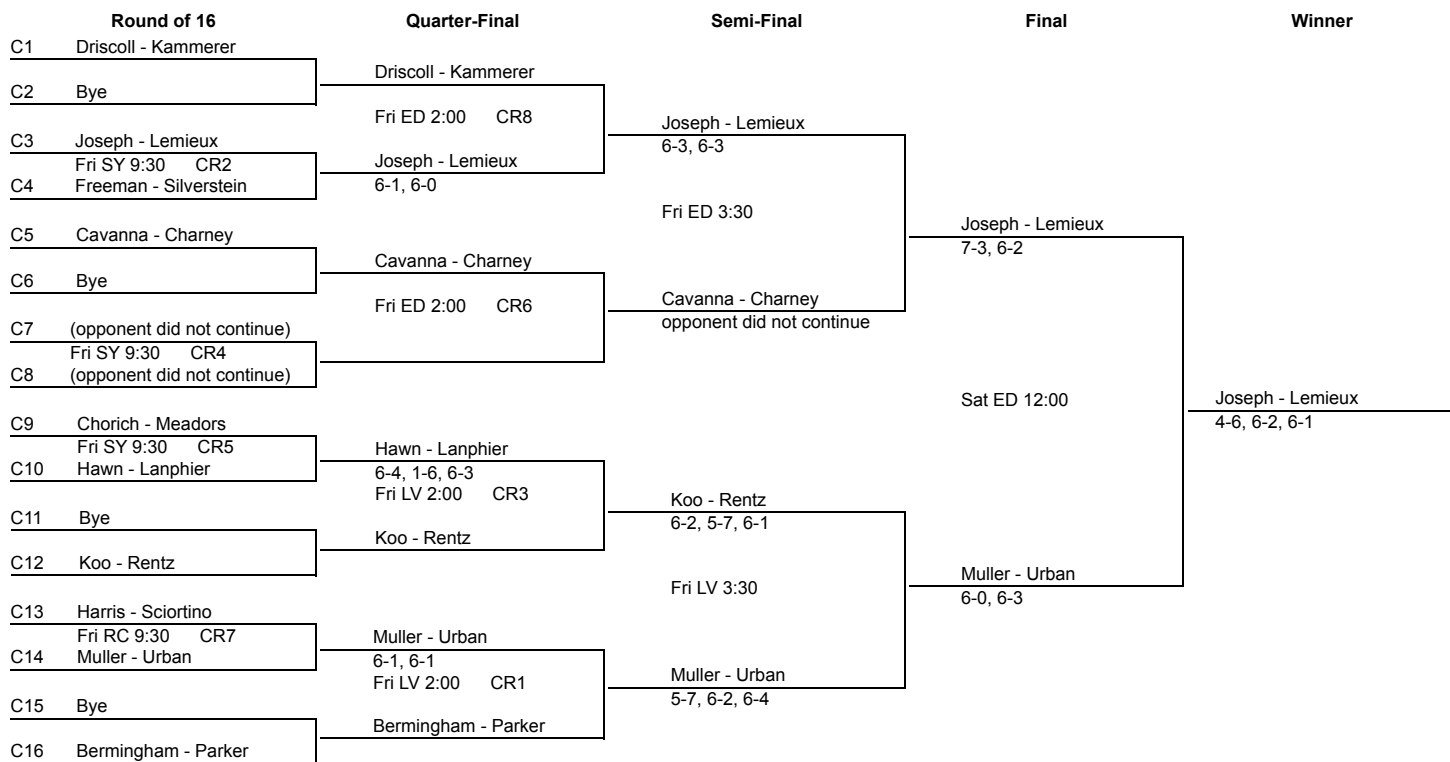

PNC APTA Women's Nationals  
 Friday, Mar 8 - Sunday, Mar 10, 2019

64 Consolation Reprive Draw

PNC APTA Women's Nationals  
 Friday, Mar 8 - Sunday, Mar 10, 2019

Consolation Draw

PNC APTA Women's Nationals  
 Friday, Mar 8 - Sunday, Mar 10, 2019