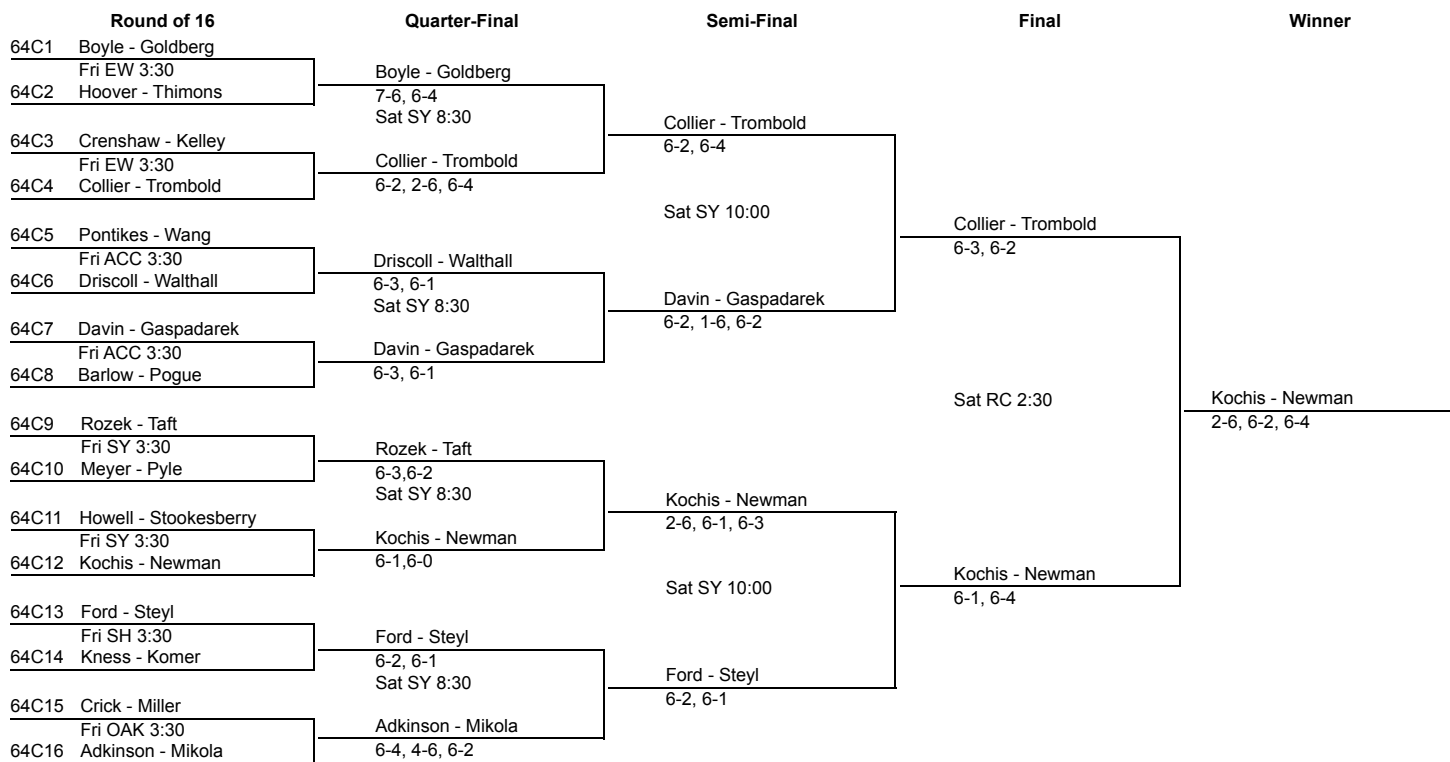

PNC APTA Women's Nationals
Friday, Mar 8 - Sunday, Mar 10, 2019

64 Consolation Reprive Draw