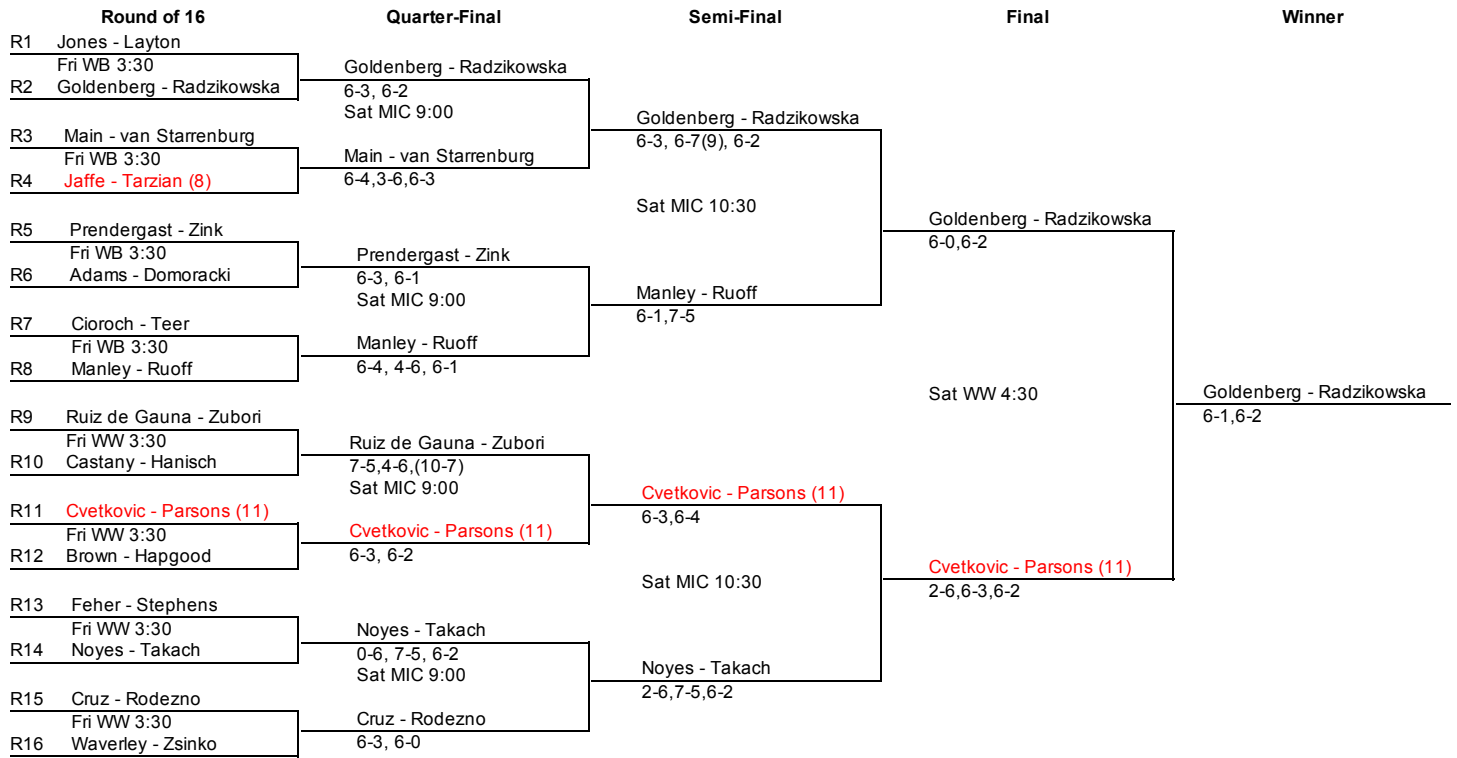

APTA Women's Nationals
Thursday, Mar 3 - Sunday, Mar 6, 2016

32 Reprive Draw