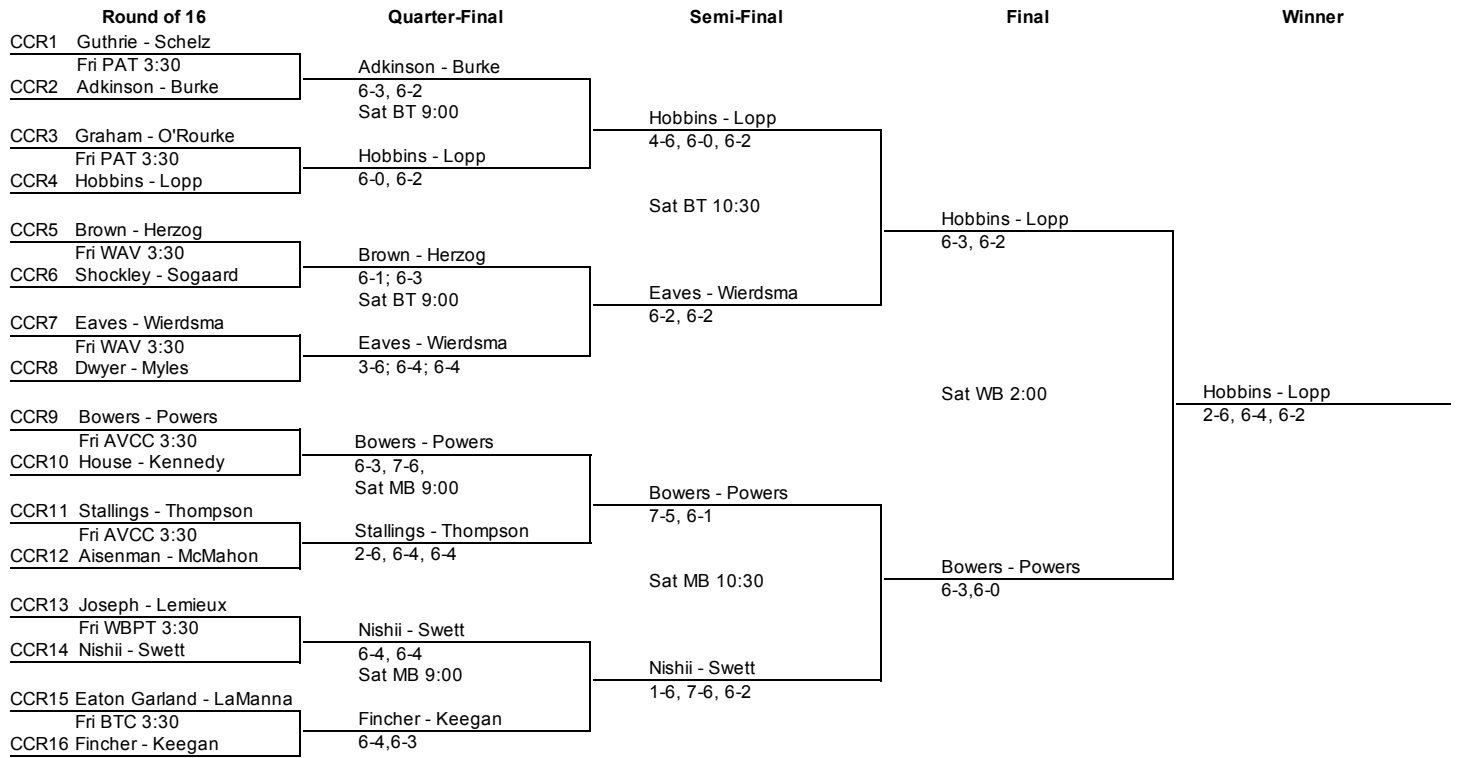

APTA Women's Nationals
Thursday, Mar 3 - Sunday, Mar 6, 2016

64 Consolation Reprive Draw