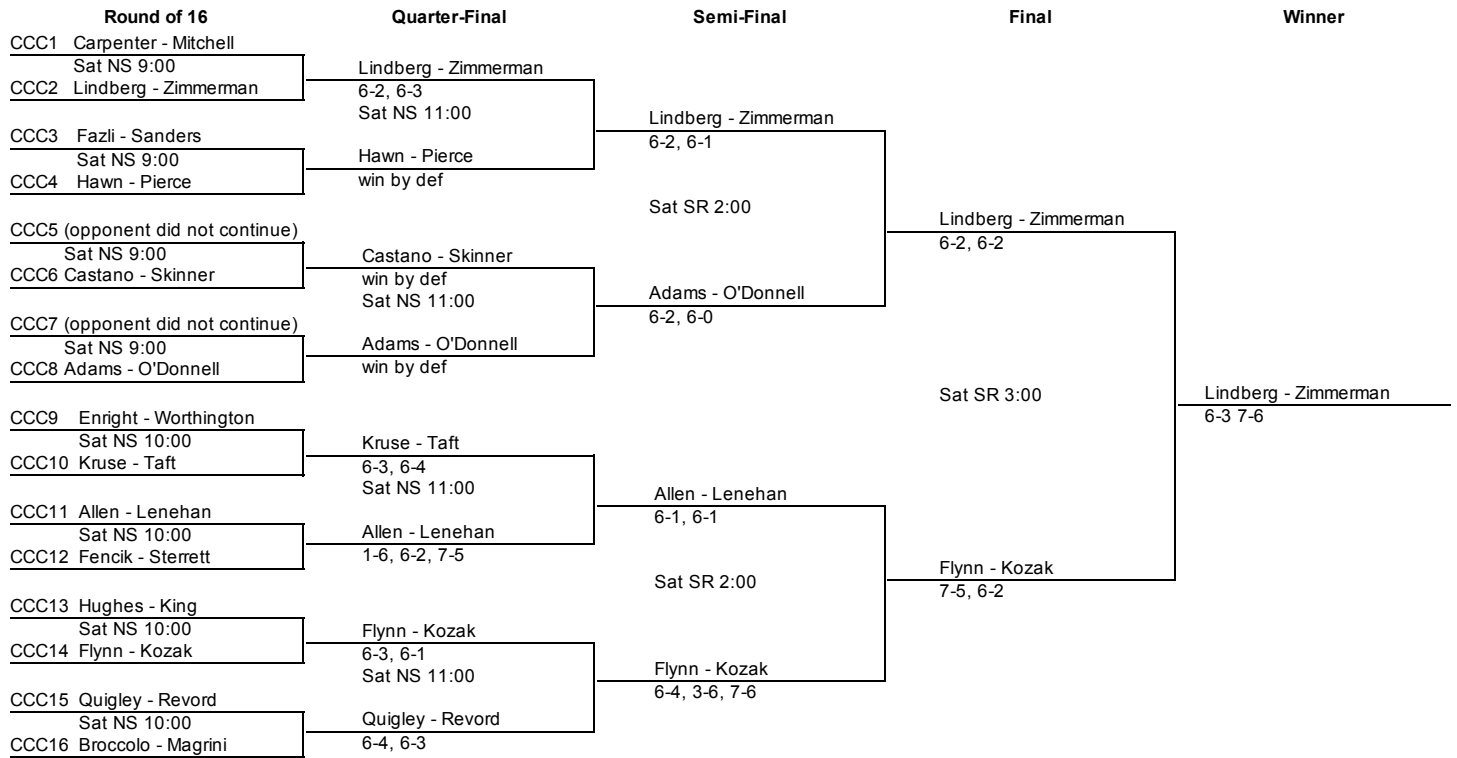

APTA Women's Nationals
Friday, Mar 6 - Sunday, Mar 8, 2015

64 LC Consolation Draw