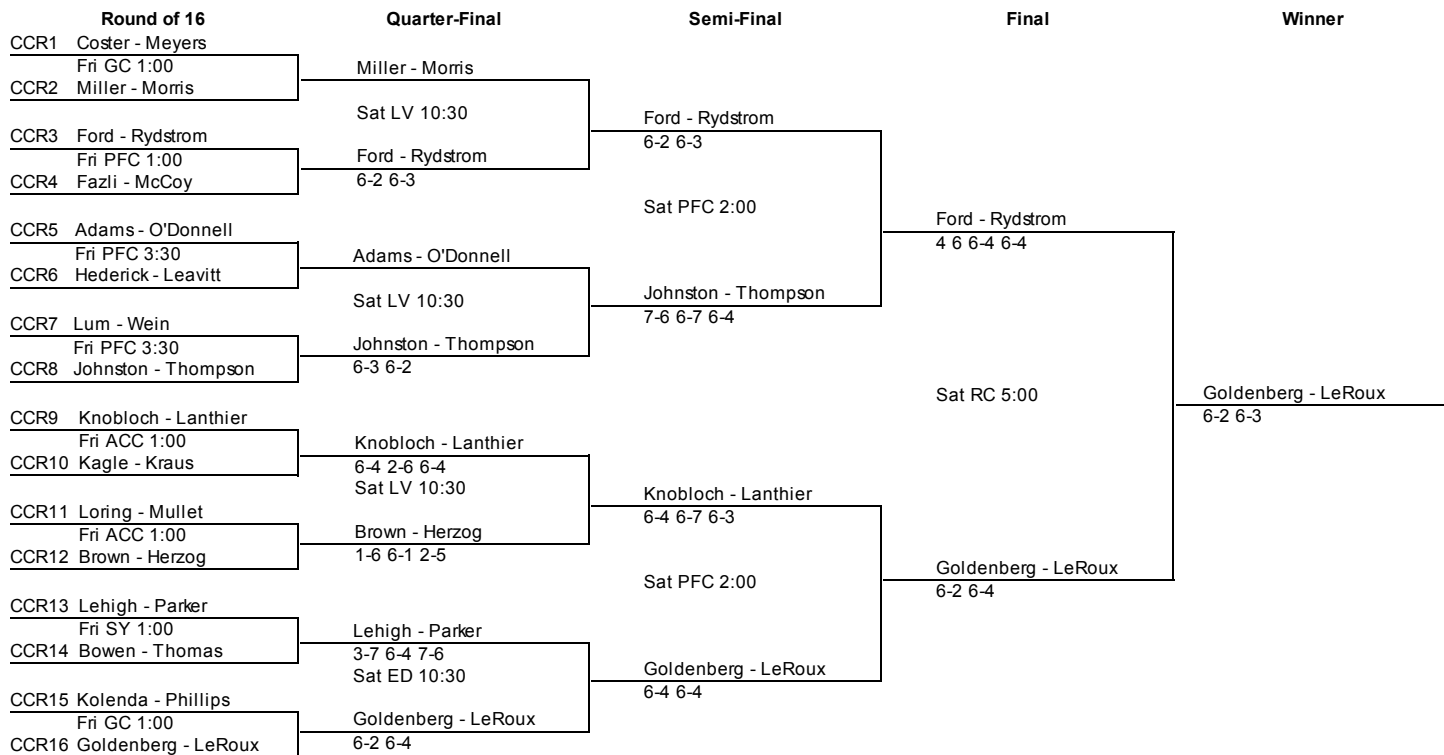

2014 APTA Women's Nationals
Thursday, Mar 6 - Sunday, Mar 9, 2014

64 Consolation Reprive Draw