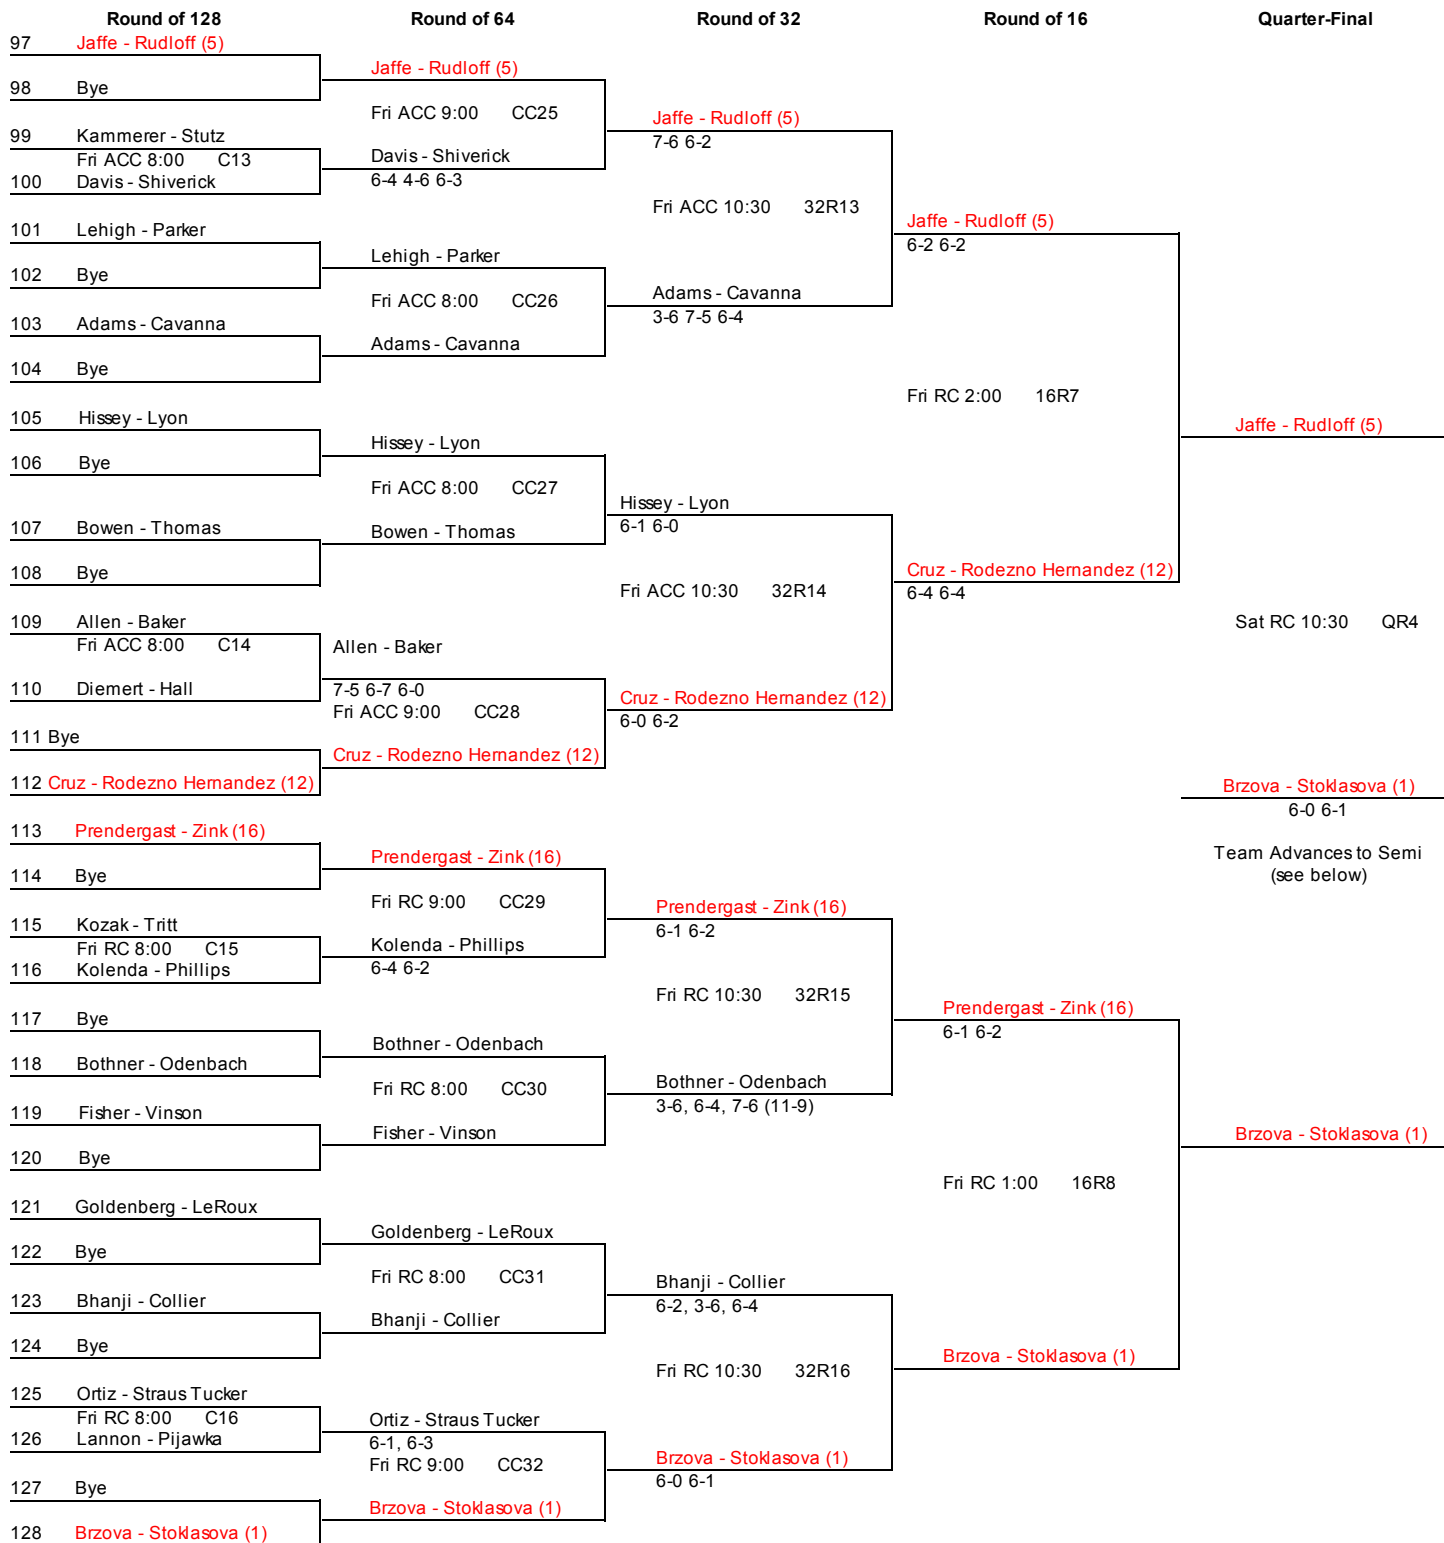

2014 APTA Women's Nationals
Thursday, Mar 6 - Sunday, Mar 9, 2014

Main Draw - Bottom 1/4