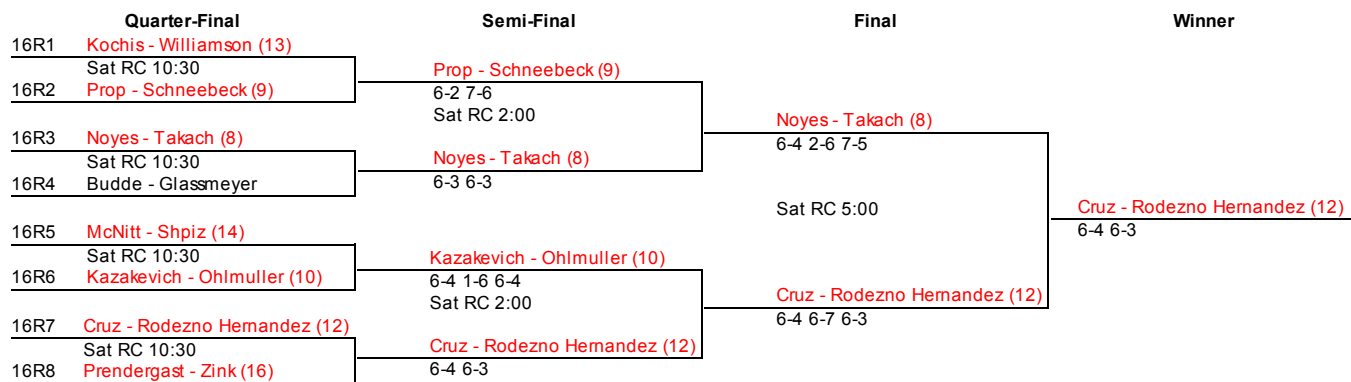

2014 APTA Women's Nationals
Thursday, Mar 6 - Sunday, Mar 9, 2014

16 Reprive Draw