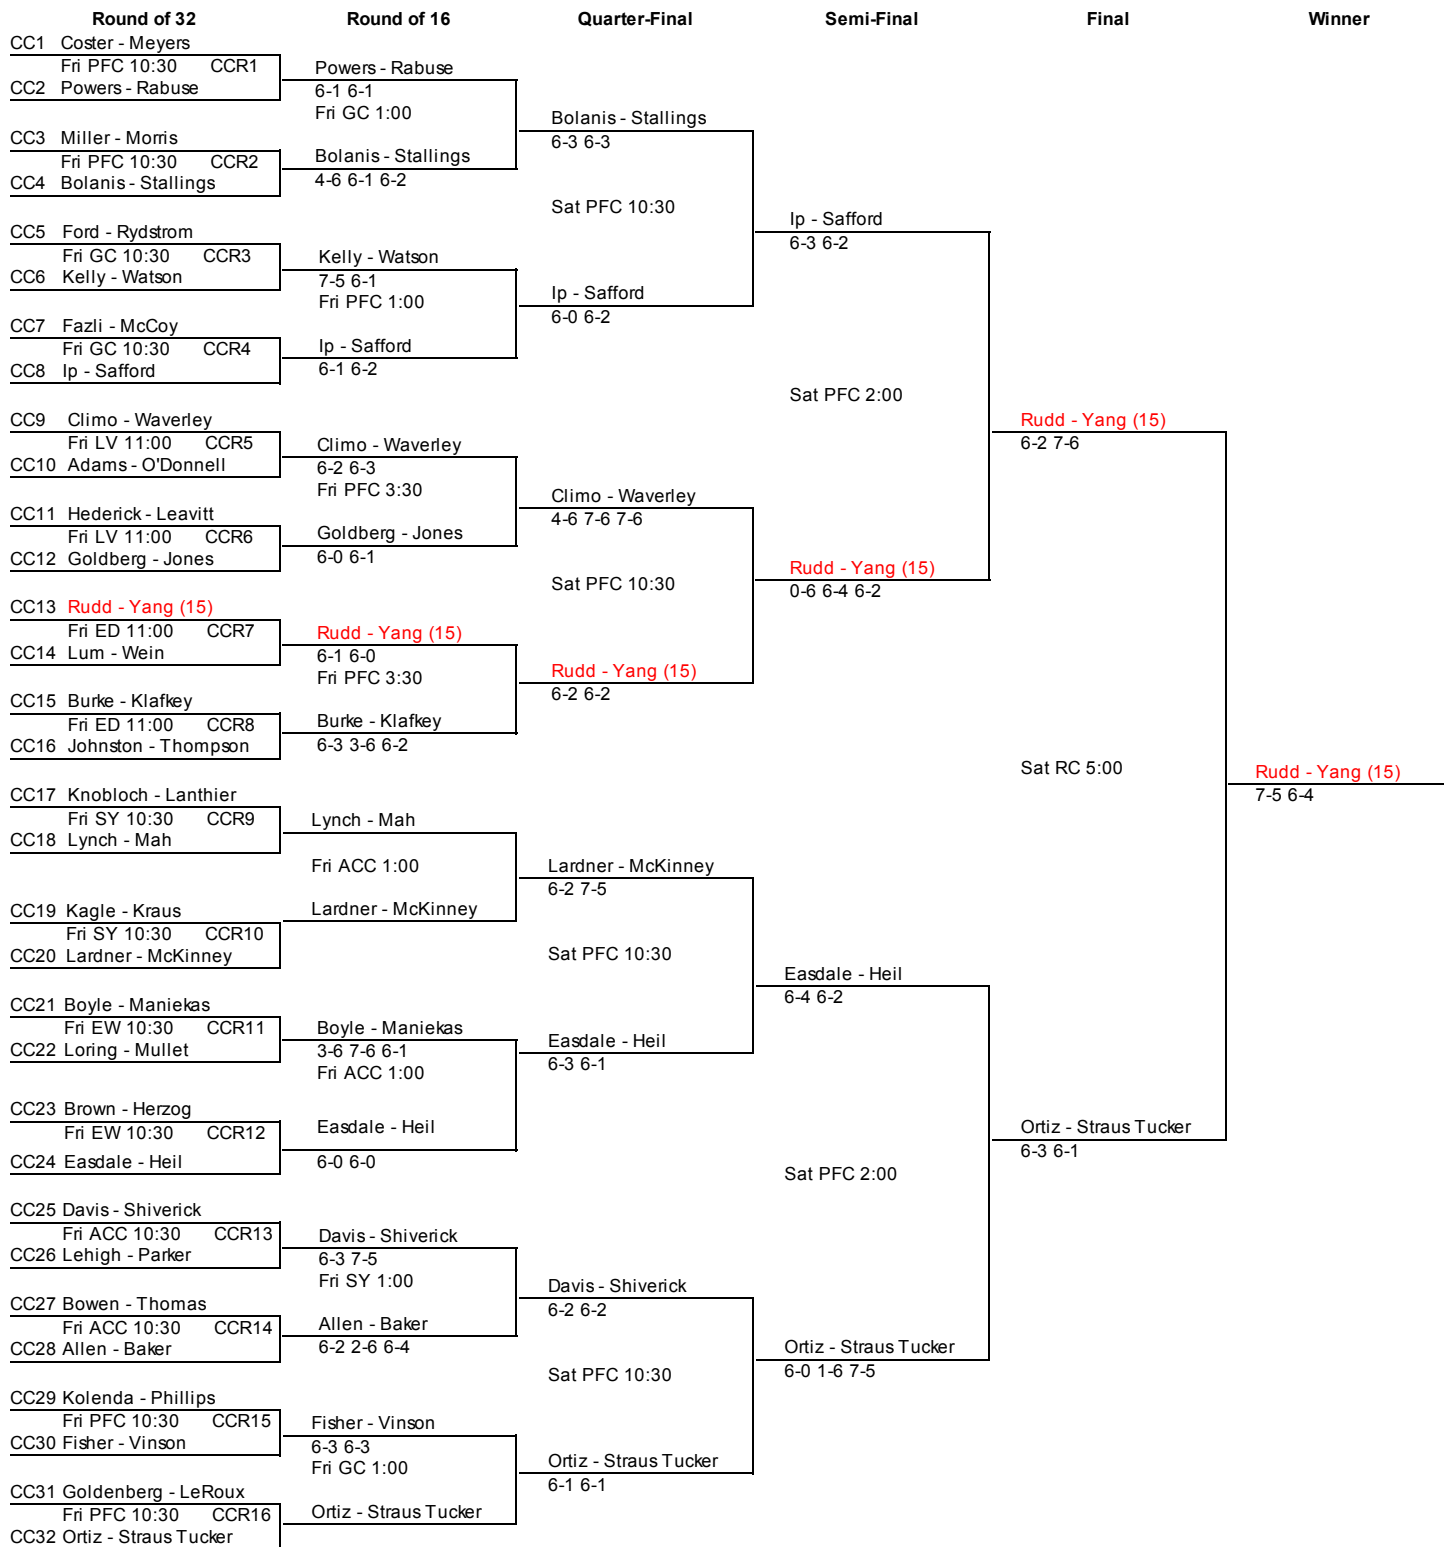

2014 APTA Women's Nationals
Thursday, Mar 6 - Sunday, Mar 9, 2014

64 Consolation Draw