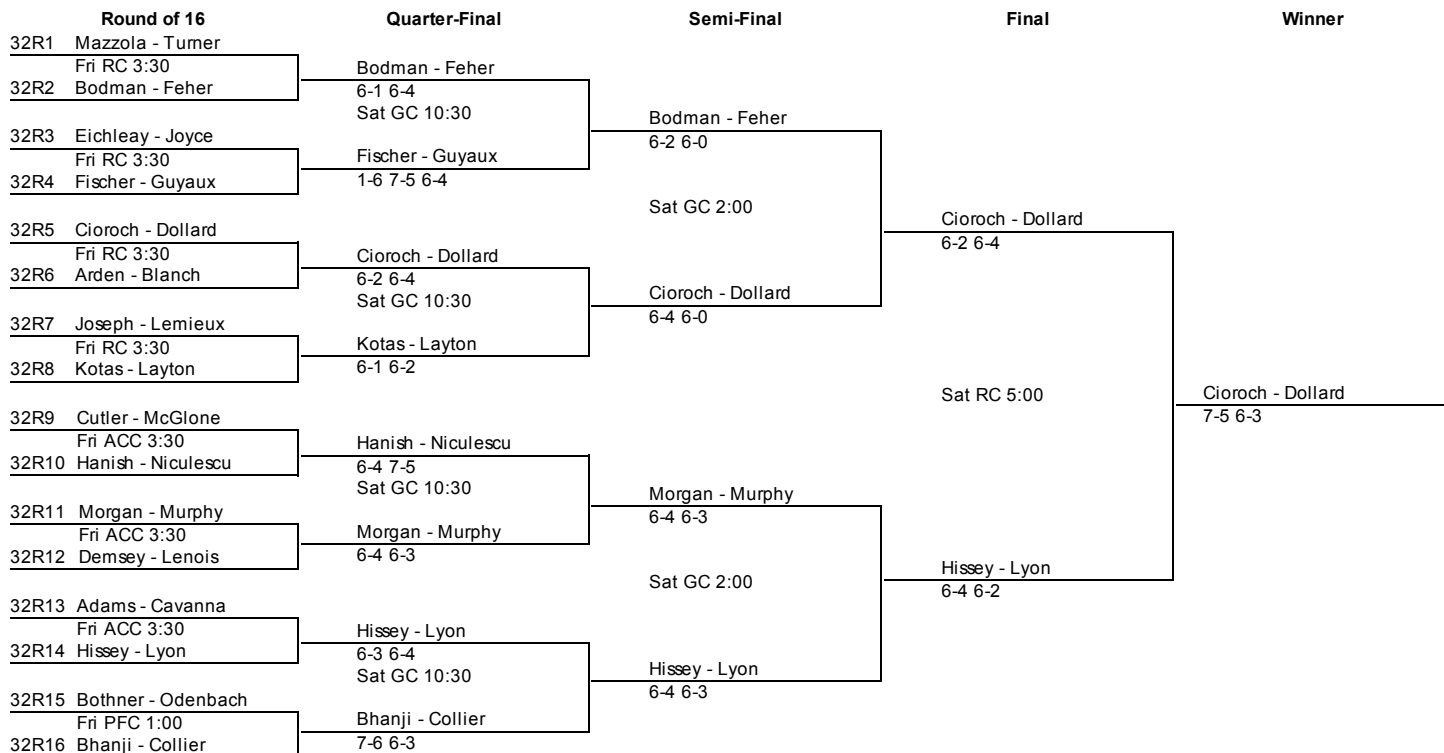

2014 APTA Women's Nationals  
Thursday, Mar 6 - Sunday, Mar 9, 2014

Main Draw - 2nd 1/4

Round of 128	Round of 64	Round of 32	Round of 16	Quarter-Final
33 Noyes - Takach (8)	Noyes - Takach (8)	Noyes - Takach (8)	Noyes - Takach (8)	
34 Bye	Fri LV 9:00 CC9	6-4 6-1		
35 Lanphier - Sheldon	Climo - Waverley			
36 Climo - Waverley	6-0 6-0	Fri RC 10:30 32R5		
37 Adams - O'Donnell	Adams - O'Donnell		3-6 6-3 6-2	
38 Bye	Fri PFC 8:00 CC10	Cioroch - Dollard		
39 Cioroch - Dollard	Cioroch - Dollard	6-0 6-2		
40 Bye			Fri RC 1:00 16R3	
41 Arden - Blanch	Arden - Blanch			Manley - Ruoff (11)
42 Bye	Fri PFC 8:00 CC11	Arden - Blanch		6-4 3-6 7-6
43 Hederick - Leavitt	Hederick - Leavitt	6-1 6-0		
44 Bye				
45 Goldberg - Jones	Goldberg - Jones	Fri RC 10:30 32R6		
46 Lewis - Snyder	6-1 6-1			
47 Bye	Fri LV 9:00 CC12	Manley - Ruoff (11)		
48 Manley - Ruoff (11)	Manley - Ruoff (11)	6-2 6-3	6-1, 6-1	Sat RC 10:30 QR2
49 Rudd - Yang (15)	Rudd - Yang (15)			Flynn - Tarzian (3)
50 Bye	Fri ED 9:00 CC13	Budde - Glassmeyer		5-7 6-3 6-0
51 Hayes - Thomas	Budde - Glassmeyer	2-6, 7-6, 6-4		Team Advances to Semi (see below)
52 Budde - Glassmeyer	6-1 6-1	Fri RC 10:30 32R7		
53 Bye	Joseph - Lemieux		Budde - Glassmeyer	
54 Joseph - Lemieux	Fri PFC 8:00 CC14	Joseph - Lemieux	6-0 7-5	
55 Lum - Wein	Lum - Wein	7-5 6-4		
56 Bye				
57 Kotas - Layton	Kotas - Layton		Fri RC 1:00 16R4	
58 Bye	Fri PFC 8:00 CC15	Kotas - Layton		
59 Bye	Burke - Klafkey	4-6 6-1 6-4		
60 Burke - Klafkey				
61 Johnston - Thompson	Johnston - Thompson	Fri RC 10:30 32R8		
62 Lencewicz - Merriman	6-3 6-4			
63 Bye	Fri ED 9:00 CC16	Flynn - Tarzian (3)		
64 Flynn - Tarzian (3)	Flynn - Tarzian (3)	6-4, 6-0	6-0 6-2	Flynn - Tarzian (3)
				6-3 6-4

2014 APTA Women's Nationals  
 Thursday, Mar 6 - Sunday, Mar 9, 2014

16 Reprive Draw

2014 APTA Women's Nationals  
 Thursday, Mar 6 - Sunday, Mar 9, 2014

32 Reprive Draw

2014 APTA Women's Nationals  
Thursday, Mar 6 - Sunday, Mar 9, 2014