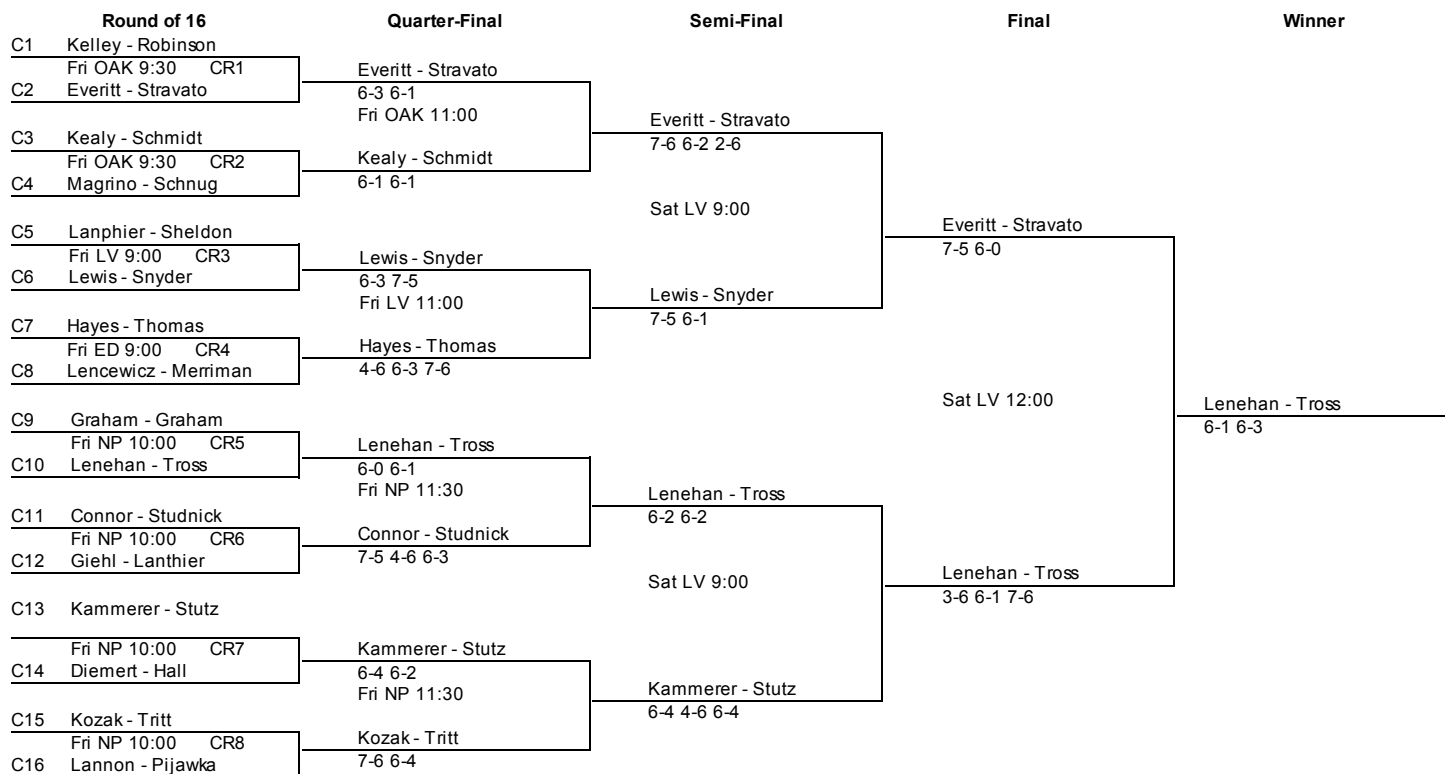

2014 APTA Women's Nationals  
 Thursday, Mar 6 - Sunday, Mar 9, 2014

128 Consolation Reprive Draw

Quarter-Final		Semi-Final		Final		Winner
CR1	Kelley - Robinson Fri OAK 11:00	Kelley - Robinson 6-0 6-3 Sat ED 9:00	Lencewicz - Merriman 6-0 6-2	Lencewicz - Merriman 6-0 6-2	Sat ED 12:00	Lencewicz - Merriman 4-6 7-6 7-6
CR2	Magrino - Schnug					
CR3	Lanphier - Sheldon Fri ED 11:00	Lencewicz - Merriman 6-2 6-1	Lannon - Pijawka 6-3 6-3	Lannon - Pijawka 6-3 6-3	Lannon - Pijawka 6-3 6-3	
CR4	Lencewicz - Merriman					
CR5	Graham - Graham Fri NP 11:30	Giehl - Lanthier 6-0 6-0 Sat ED 9:00	Lannon - Pijawka 6-3 6-3	Lannon - Pijawka 6-3 6-3	Lannon - Pijawka 6-3 6-3	
CR6	Giehl - Lanthier					
CR7	Diemert - Hall Fri NP 11:30	Lannon - Pijawka 6-1 6-1	Lannon - Pijawka 6-3 6-3	Lannon - Pijawka 6-3 6-3	Lannon - Pijawka 6-3 6-3	
CR8	Lannon - Pijawka					