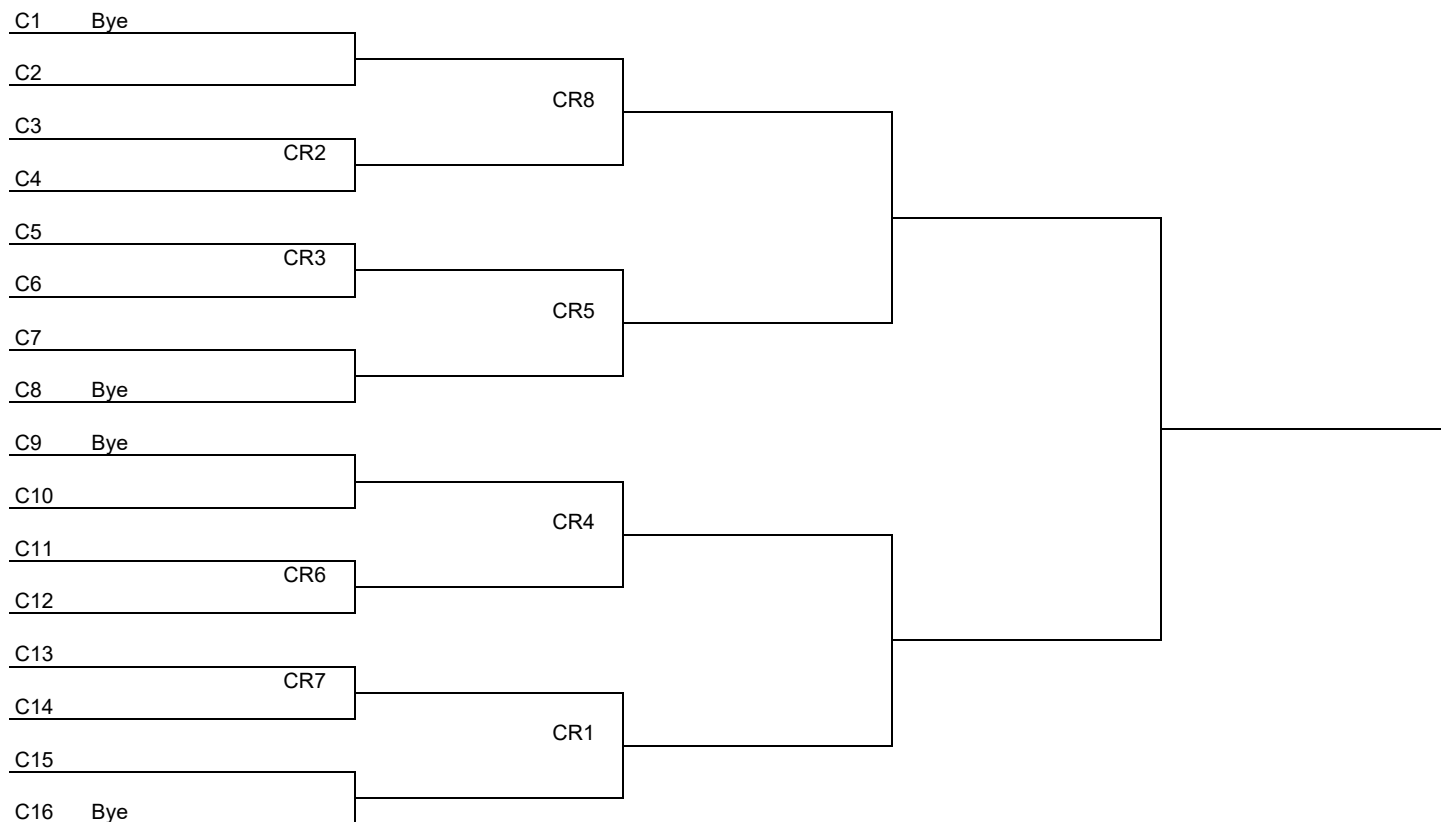

Consolation